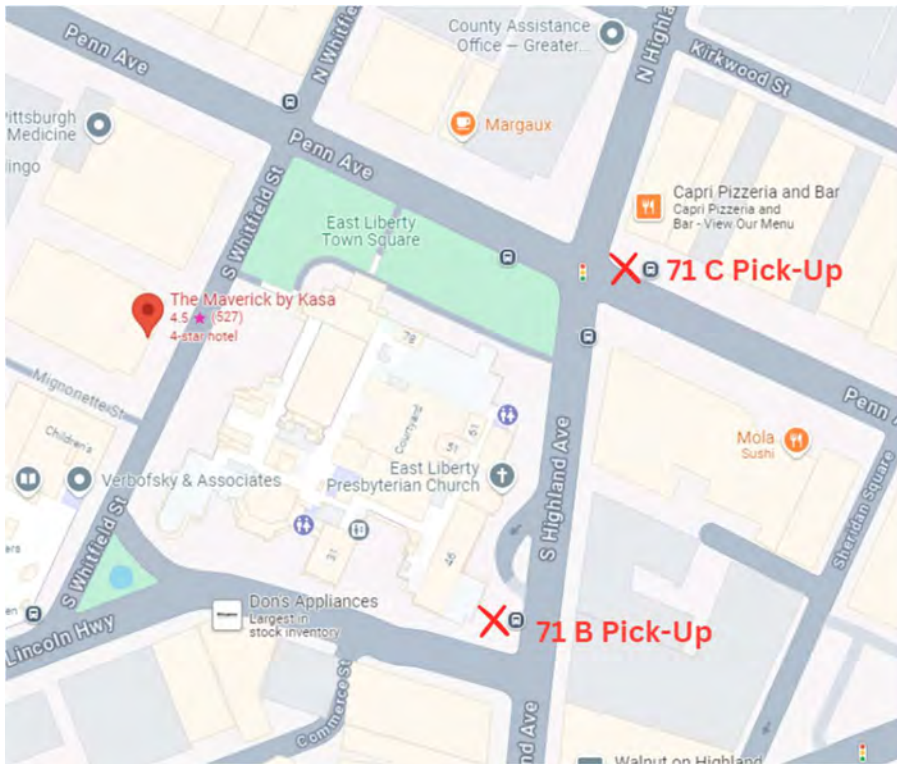

# Getting to Oakland Campus from Maverick Liberty

[71B Schedule](#) (note this also has the 71D, which you will not use)

[71 C Schedule](#) (note this also has the 71A, which you will not use)

To get to campus, the two closest bus routes are the 71B or 71C. Both will utilize the same pick-up/ drop off stops on campus, but unfortunately have different bus-spots near the hotel! Both are about 3 minutes from hotel, so whichever you decide to get will be fine!

## **Pickup from Hotel**

71 C: Penn Ave & Highland Ave (Stop ID 8882) (in front of Capri Pizza)

71 B: Highland Ave & Baum Blvd ( Stop ID 19383) (on corner of East Liberty Presbyterian Church)

## **Drop-Off in Oakland**

**For Benedum Hall:** Get off at Fifth Avenue + Thackery

**For O'Hara Student Center:** Get off at Fifth Avenue + University

**For Nordenberg Hall:** Get off at Fifth Avenue + University

## **To return to Maverick-Liberty:**

**Leaving Benedum Hall:** Board at Fifth Ave & Thackery (Stop ID 2566)

**Leaving Alumni Hall:** Board at Fifth Ave + Tennyson (Stop ID: 3253)

**Leaving Frick Fine Arts:** Board at Fifth Ave + Bigelow Blvd (Pitt) (Stop ID 2567)